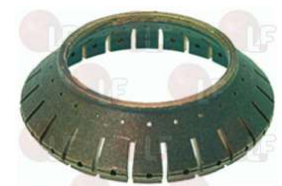

GICO 290202870

GICO 790300799

3025081 FLAME SPREADER \varnothing 80 mm
for Pot stove gas (GICO) - Series 600 - Series 700
Series 900 - Series 920

GICO A00004

GICO 270204240

GICO 290200490

3025069 JET HOLDER
jet threaded seat M10x1
for burner \varnothing 60-75-85-90-110 mm