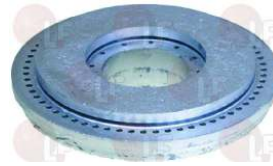

Burners, flame spreaders and accessories

Suitable for:

Suitable for:

3025750 BURNER ASSEMBLY MOUNTING DISTANCE 215 mm
with central flame
7000-9000 Kcal/h
height 60 mm - $\varnothing$ 120 mm - pipe $\varnothing$ 34 mm
for Hot plate gas (CAPIC)

3025611 FLAME SPREADER $\varnothing$ 120 mm

CAPIC G201025

CAPIC G204055

3025698 BURNER ASSEMBLY MOUNTING DISTANCE 225 mm
with central flame
7000-9000 Kcal/h
height 80 mm - $\varnothing$ 120 mm - pipe $\varnothing$ 34 mm

3025699 BURNER ASSEMBLY MOUNTING DISTANCE 235 mm
with central flame
9000-12000 Kcal/h
height 80 mm - $\varnothing$ 140 mm - pipe $\varnothing$ 34 mm