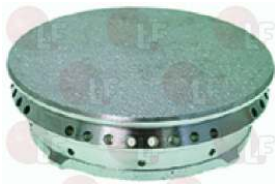

MARENO CR0586441

3025031 FLAME SPREADER ø 80 mm
for Pot stove gas (MARENO) - Series 700
Series 900

MARENO MA1315612
MARENO 1315612

MARENO 1315600

MARENO 1315610

3025051 AERATION REGULATOR
internal ø 42 mm - external ø 45 mm
height 45 mm