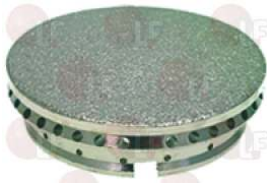

BARTSCHER 016087
OLIS 2510601

METOS 2510601
OLIS BN2510601

METOS BN2510601

3025196 AERATION REGULATOR
internal $\varnothing$ 37 mm - external $\varnothing$ 40 mm
height 30 mm
for Pot stove (OLIS) - Series 700