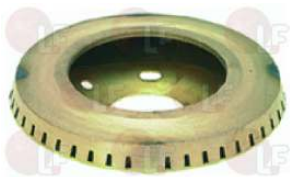

ALPENINOX
ELECTROLUX
MARENO 1032009600
OLIS 6A042000
WHIRLPOOL 483286000428

BARON 6A042000
GIGA M01100
MARENO MA1032009600
ROSINOX RX94805595
ZANUSSI

BERTO'S 22285300
LOTUS 532000900
METOS 6A042000
SILKO 0100247

3025025 DISC $\varnothing$ 80 mm
for Solid top range gas (ZANUSSI) - Series HD900
Series H900 - Series N900 - Series P1000