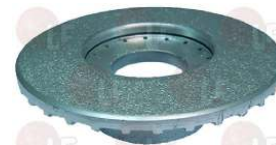

3025664 FLAME SPREADER $\varnothing$ 140 mm