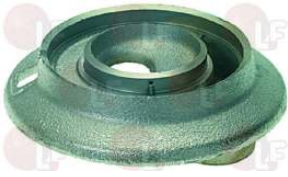

Burners, flame spreaders and accessories

Suitable for:

3025532 BURNER $\varnothing$ 110 mm 5.5KW
for Pot stove gas (MODULAR) - Series 900