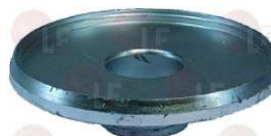

COMETTO

CAPIC G204011
STAR

COMETTO

SOLYMAC