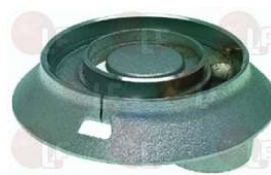

ALPENINOX 002463
ELECTROLUX 059212
WHIRLPOOL 159212

ALPENINOX 059212
WHIRLPOOL 771985000097
ZANUSSI 002463

ELECTROLUX 002463
WHIRLPOOL 102463
ZANUSSI 059212

3025231 BURNER HEAD $\varnothing$ 70 mm
for Pot stove gas (ZANUSSI) - Series HD700
Series H700 - Series PR700