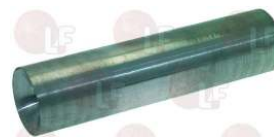

FAGOR U025706000

FAGOR U235704000

3025208 VENTURI PIPE FOR FLAME SPREADER 130 mm
h 160 mm