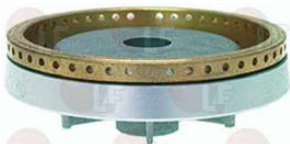

ALPENINOX 004972
ZANUSSI 004972

ELECTROLUX 004972

TECNOINOX RC00372000