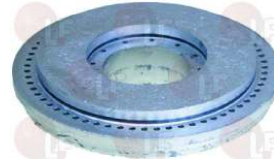

STAR

Burners, flame spreaders and accessories

Suitable for:

Suitable for:

3025687 BURNER ASSEMBLY MOUNTING DISTANCE 245 mm

with central flame
7000-9000 Kcal/h
height 60 mm - \varnothing 120 mm - pipe \varnothing 34 mm
for Kitchen gas (CAPIC) AB1 - A1
for Pot stove gas (CAPIC) AB4 - A4

3025611 FLAME SPREADER \varnothing 120 mm

CAPIC G204055

3025777 BURNER ASSEMBLY MOUNTING DISTANCE 300 mm

with central flame
10000/15000 Kcal/h
height 75 mm - \varnothing 140 mm - pipe \varnothing 34 mm

3025663 FLAME SPREADER \varnothing 134 mm