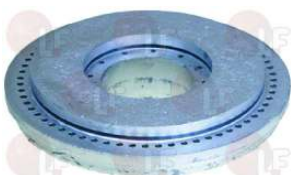

CAPIC G204035

CHARVET 135A

DELRUE 00134A

STAR

3025611 FLAME SPREADER ø 120 mm