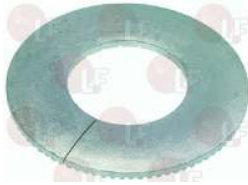

ALPENINOX 026643

ELECTROLUX 026643

ZANUSSI 026643

3025027 BURNER ø 200 mm
for floor SOLID TOP RANGE