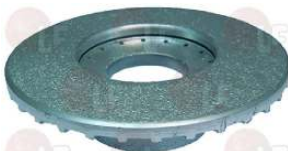

3025608 FLAME SPREADER \varnothing 115 mm

3025609 FLAME SPREADER \varnothing 120 mm

3025722 BURNER ASSEMBLY MOUNTING DISTANCE 140 mm
with central flame
4000-7000 Kcal/h
height 54 mm - \varnothing 80 mm - pipe \varnothing 27 mm

STAR

Burners, flame spreaders and accessories

Suitable for:

Suitable for:

3025687 BURNER ASSEMBLY MOUNTING DISTANCE 245 mm

with central flame
7000-9000 Kcal/h
height 60 mm - \varnothing 120 mm - pipe \varnothing 34 mm
for Kitchen gas (CAPIC) AB1 - A1
for Pot stove gas (CAPIC) AB4 - A4