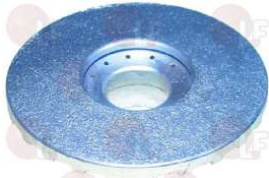

3025609 FLAME SPREADER $\varnothing$ 120 mm