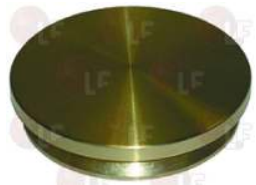

AMBASSADE 5039141

Suitable for:

3025725 BURNER BASE 4Kw
height 93 mm
burner cap internal \varnothing 72 mm
for Kitchen gas (AMBASSADE) CG1051B - CG1052G

AMBASSADE 5039143

3025724 BURNER BASE 5Kw
height 147 mm
burner cap internal \varnothing 95 mm
for Kitchen gas (AMBASSADE) CG1051B - CG1052G

AMBASSADE 5039144

3025732 BURNER CAP \varnothing 116.5 mm 5Kw
for Pot stove gas (AMBASSADE) CG1052P

AMBASSADE 65330004

AMBASSADE 65330008

AMBASSADE 65350008

3025737 BURNER BASE \varnothing 98 mm 5Kw
height 38.5 mm
for Pot stove gas (AMBASSADE) CG1052P

AMBASSADE 64640006

AMBASSADE 65640006

3025738 BURNER CAP \varnothing 54.5 mm 1.5Kw
for Pot stove gas (AMBASSADE) CG1052P

AMBASSADE 65330002

AMBASSADE 65330005

3025734 BURNER BASE \varnothing 45 mm 1.5kw
height 38.5 mm
for Pot stove gas (AMBASSADE) CG1052P